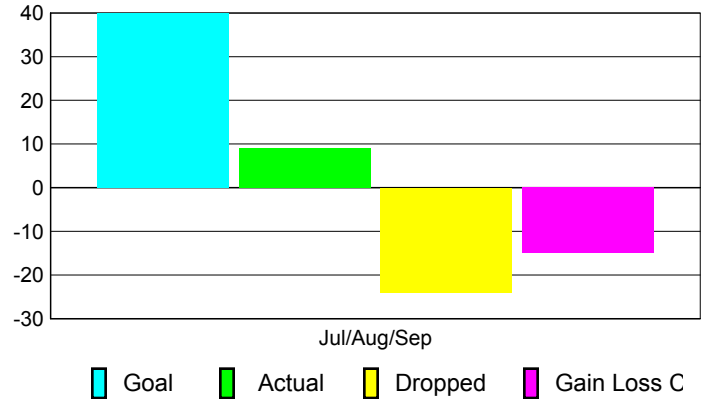

Membership Results 2010-2011

Goal, New, Dropped, Gain/Loss